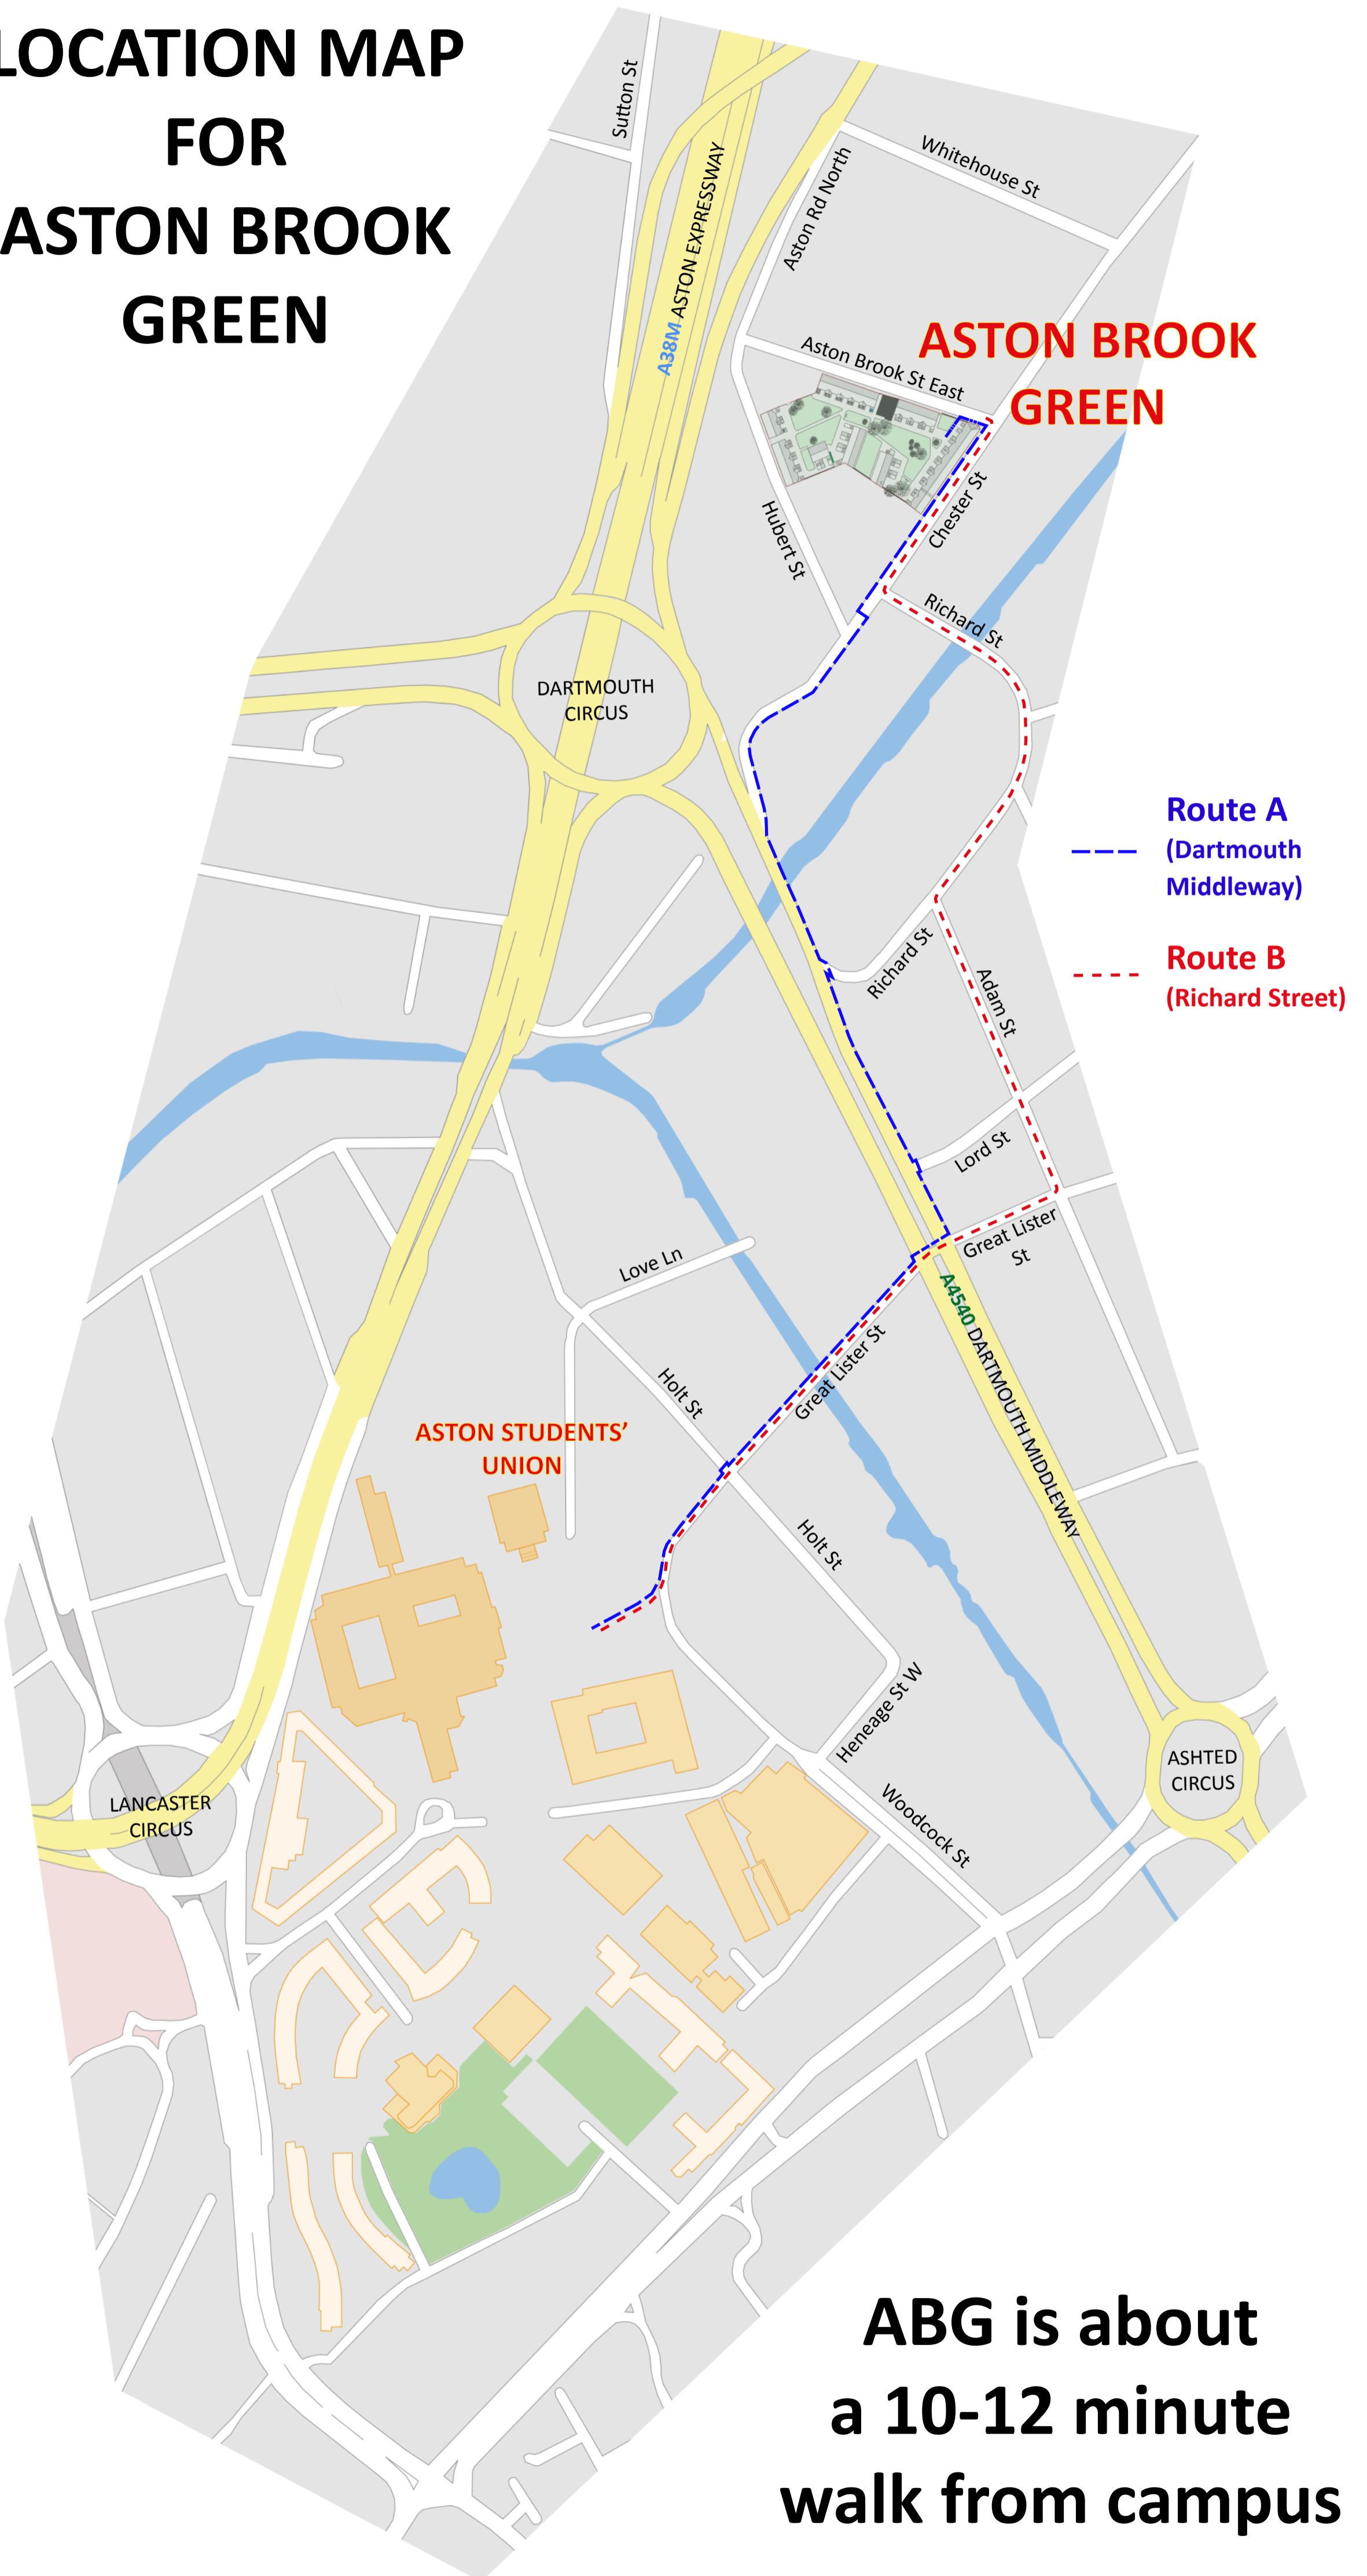

LOCATION MAP FOR ASTON BROOK GREEN

**ASTON BROOK
GREEN**

**Route A
(Dartmouth
Middleway)**

**Route B
(Richard Street)**

**ASTON STUDENTS'
UNION**

**ABG is about
a 10-12 minute
walk from campus**