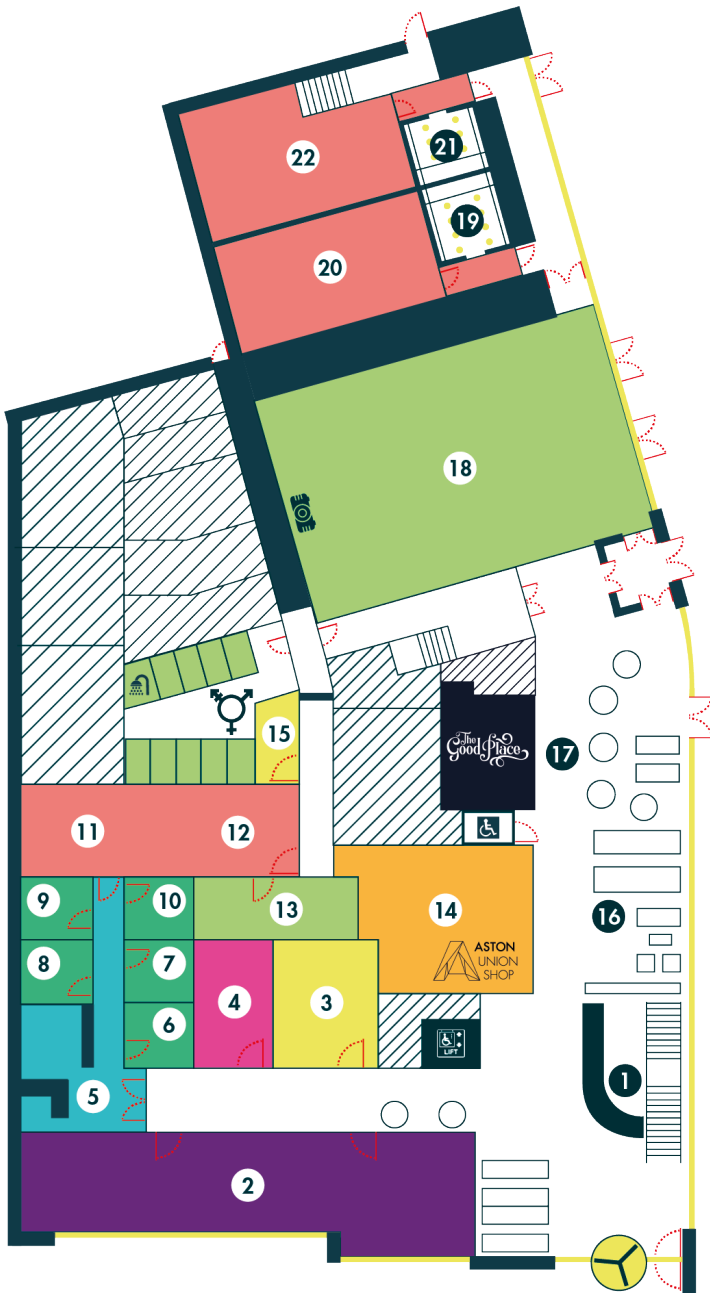

- 1 Reception
- 2 Student Activities, Voice & Officer teams
- 3 Office Space
- 4 Aston Student Homes
- 5 Aston Student Advice
- 6 Welfare Advisor
- 7 Advice & Support Manager
- 8 Membership Services Manager
- 9 Chief Executive
- 10 Interview Space
- 11 Marketing
- 12 Commercial Operations
- 13 Finance
- 14 Aston Union Shop
- 15 Staff Kitchen
- 16 Social space
- 17 The Good Place Cafe
- 18 Activity Hall 1
- 19 Sister Ablution
- 20 Sister Prayer Room
- 21 Brother Ablution
- 22 Brother Prayer Room

## GROUND FLOOR

- 23 Pyramid Seating
- 24 Pool Tables
- 25 The Lounge Kitchen
- 26 The Lounge Bar
- 27 The Lounge Seating Area / Study Space
- 28 Balcony
- 29 Media Room
- 30 AUX Radio
- 31 Room 1: Commuter Students' Kitchen and Social Area
- 32 Rooms 4 and 5: Studio Space with Presentation Facilities
- 33 Mature Students Room
- 34 Meeting Room 3
- 35 Activity Hall 2
- Gender Neutral Toilets
- Disabled Access Toilets
- Disabled Access Lift
- Shower Room
- Public use television
- Projector

## FIRST FLOOR