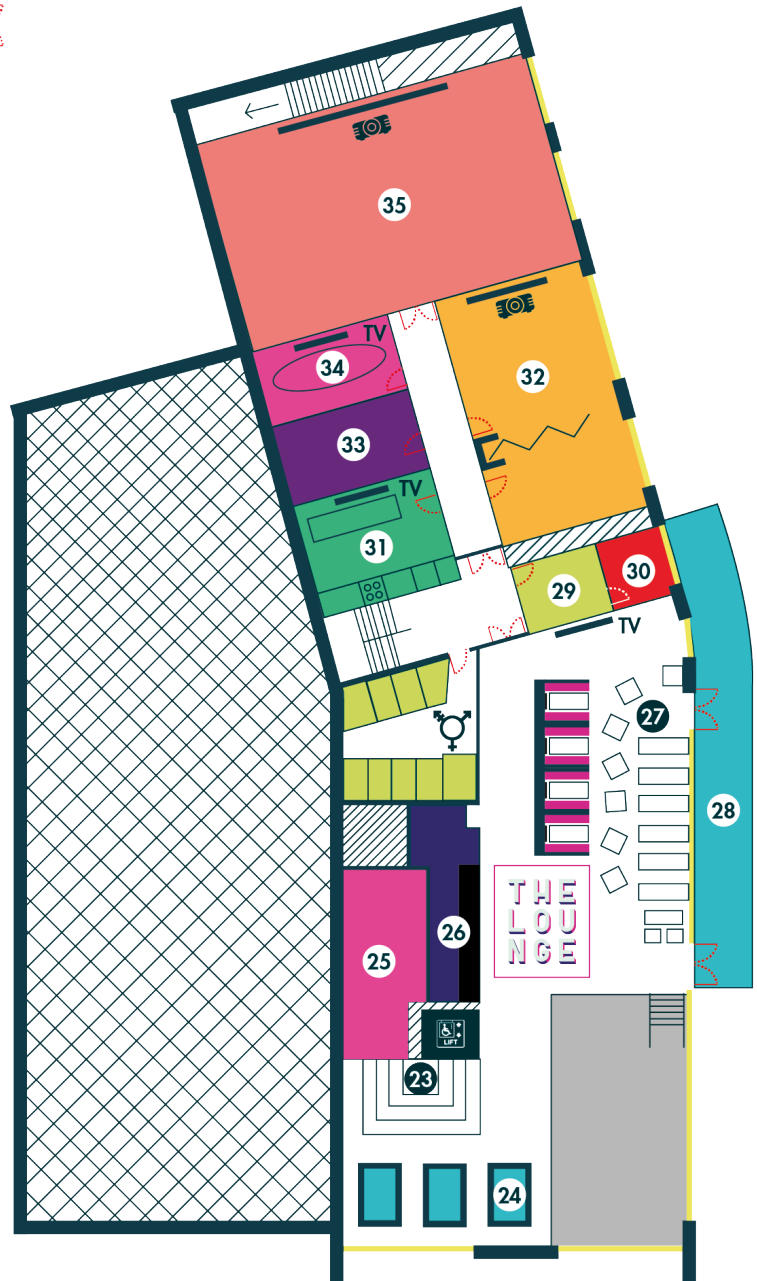

- 1 Reception
- 2 Student Activities, Voice & Officer teams
- 3 Office Space
- 4 Aston Student Homes
- 5 Aston Student Advice
- 6 Welfare Advisor
- 7 Advice & Support Manager
- 8 Membership Services Manager
- 9 Chief Executive
- 10 Interview Space
- 11 Marketing
- 12 Commercial Operations
- 13 Finance
- 14 Aston Union Shop
- 15 Staff Kitchen
- 16 Social space
- 17 The Good Place Cafe
- 18 Activity Hall 1
- 19 Sister Ablution
- 20 Sister Prayer Room
- 21 Brother Ablution
- 22 Brother Prayer Room

## GROUND FLOOR

- 23 Pyramid Seating
- 24 Pool Tables
- 25 The Lounge Kitchen
- 26 The Lounge Bar
- 27 The Lounge Seating Area / Study Space
- 28 Balcony
- 29 Media Room
- 30 AUX Radio
- 31 Room 1: Commuter Students' Kitchen and Social Area
- 32 Rooms 4 and 5: Studio Space with Presentation Facilities
- 33 Mature Students Room
- 34 Meeting Room 3
- 35 Activity Hall 2
- Gender Neutral Toilets
- Disabled Access Toilets
- Disabled Access Lift
- Shower Room
- Public use television
- Projector

## FIRST FLOOR